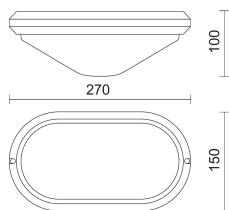

Datasheet

127300 - 270

Design:

Product Code	Color
127300	White

General specifications

Indoor/Outdoor light	Outdoor
Description	Outdoor ceiling luminaires ideal for application in residential areas for outdoor use. IP65.
Applications	Residential areas , Gardens , Footpaths , Cantilever roofing , Arcades

Lighting specifications

i Stated L.O.R. and delivered lumens values are related to standard beam angle versions

Lamp description	HE E27 60W
Watt source (W)	60
Lamp type	HE
Lamp holder	E27
Lamp description	FBT E27 11W
Nominal lumens on thermal regime (lm)	600
Watt source (W)	11
Lamp type	FBT
Lamp holder	E27
Diffuser	Polycarbonate

IP 65 IK 10

Electrical specifications

Driver availability	Separate

Optical specifications

Light distribution	Symmetric
Emission	Direct
Aiming	Fixed

Weight and dimension

Length (mm)	270
Height (mm)	100
Width (mm)	150
Weight (Kg)	0.5

Accessories

Product Code	160909
Name	Bracket 45.2

Power tolerance $\pm 5\%$ - Luminous flux tolerance $\pm 5\%$ - Measurement uncertainty $\pm 10\%$ - Ta: 25°C